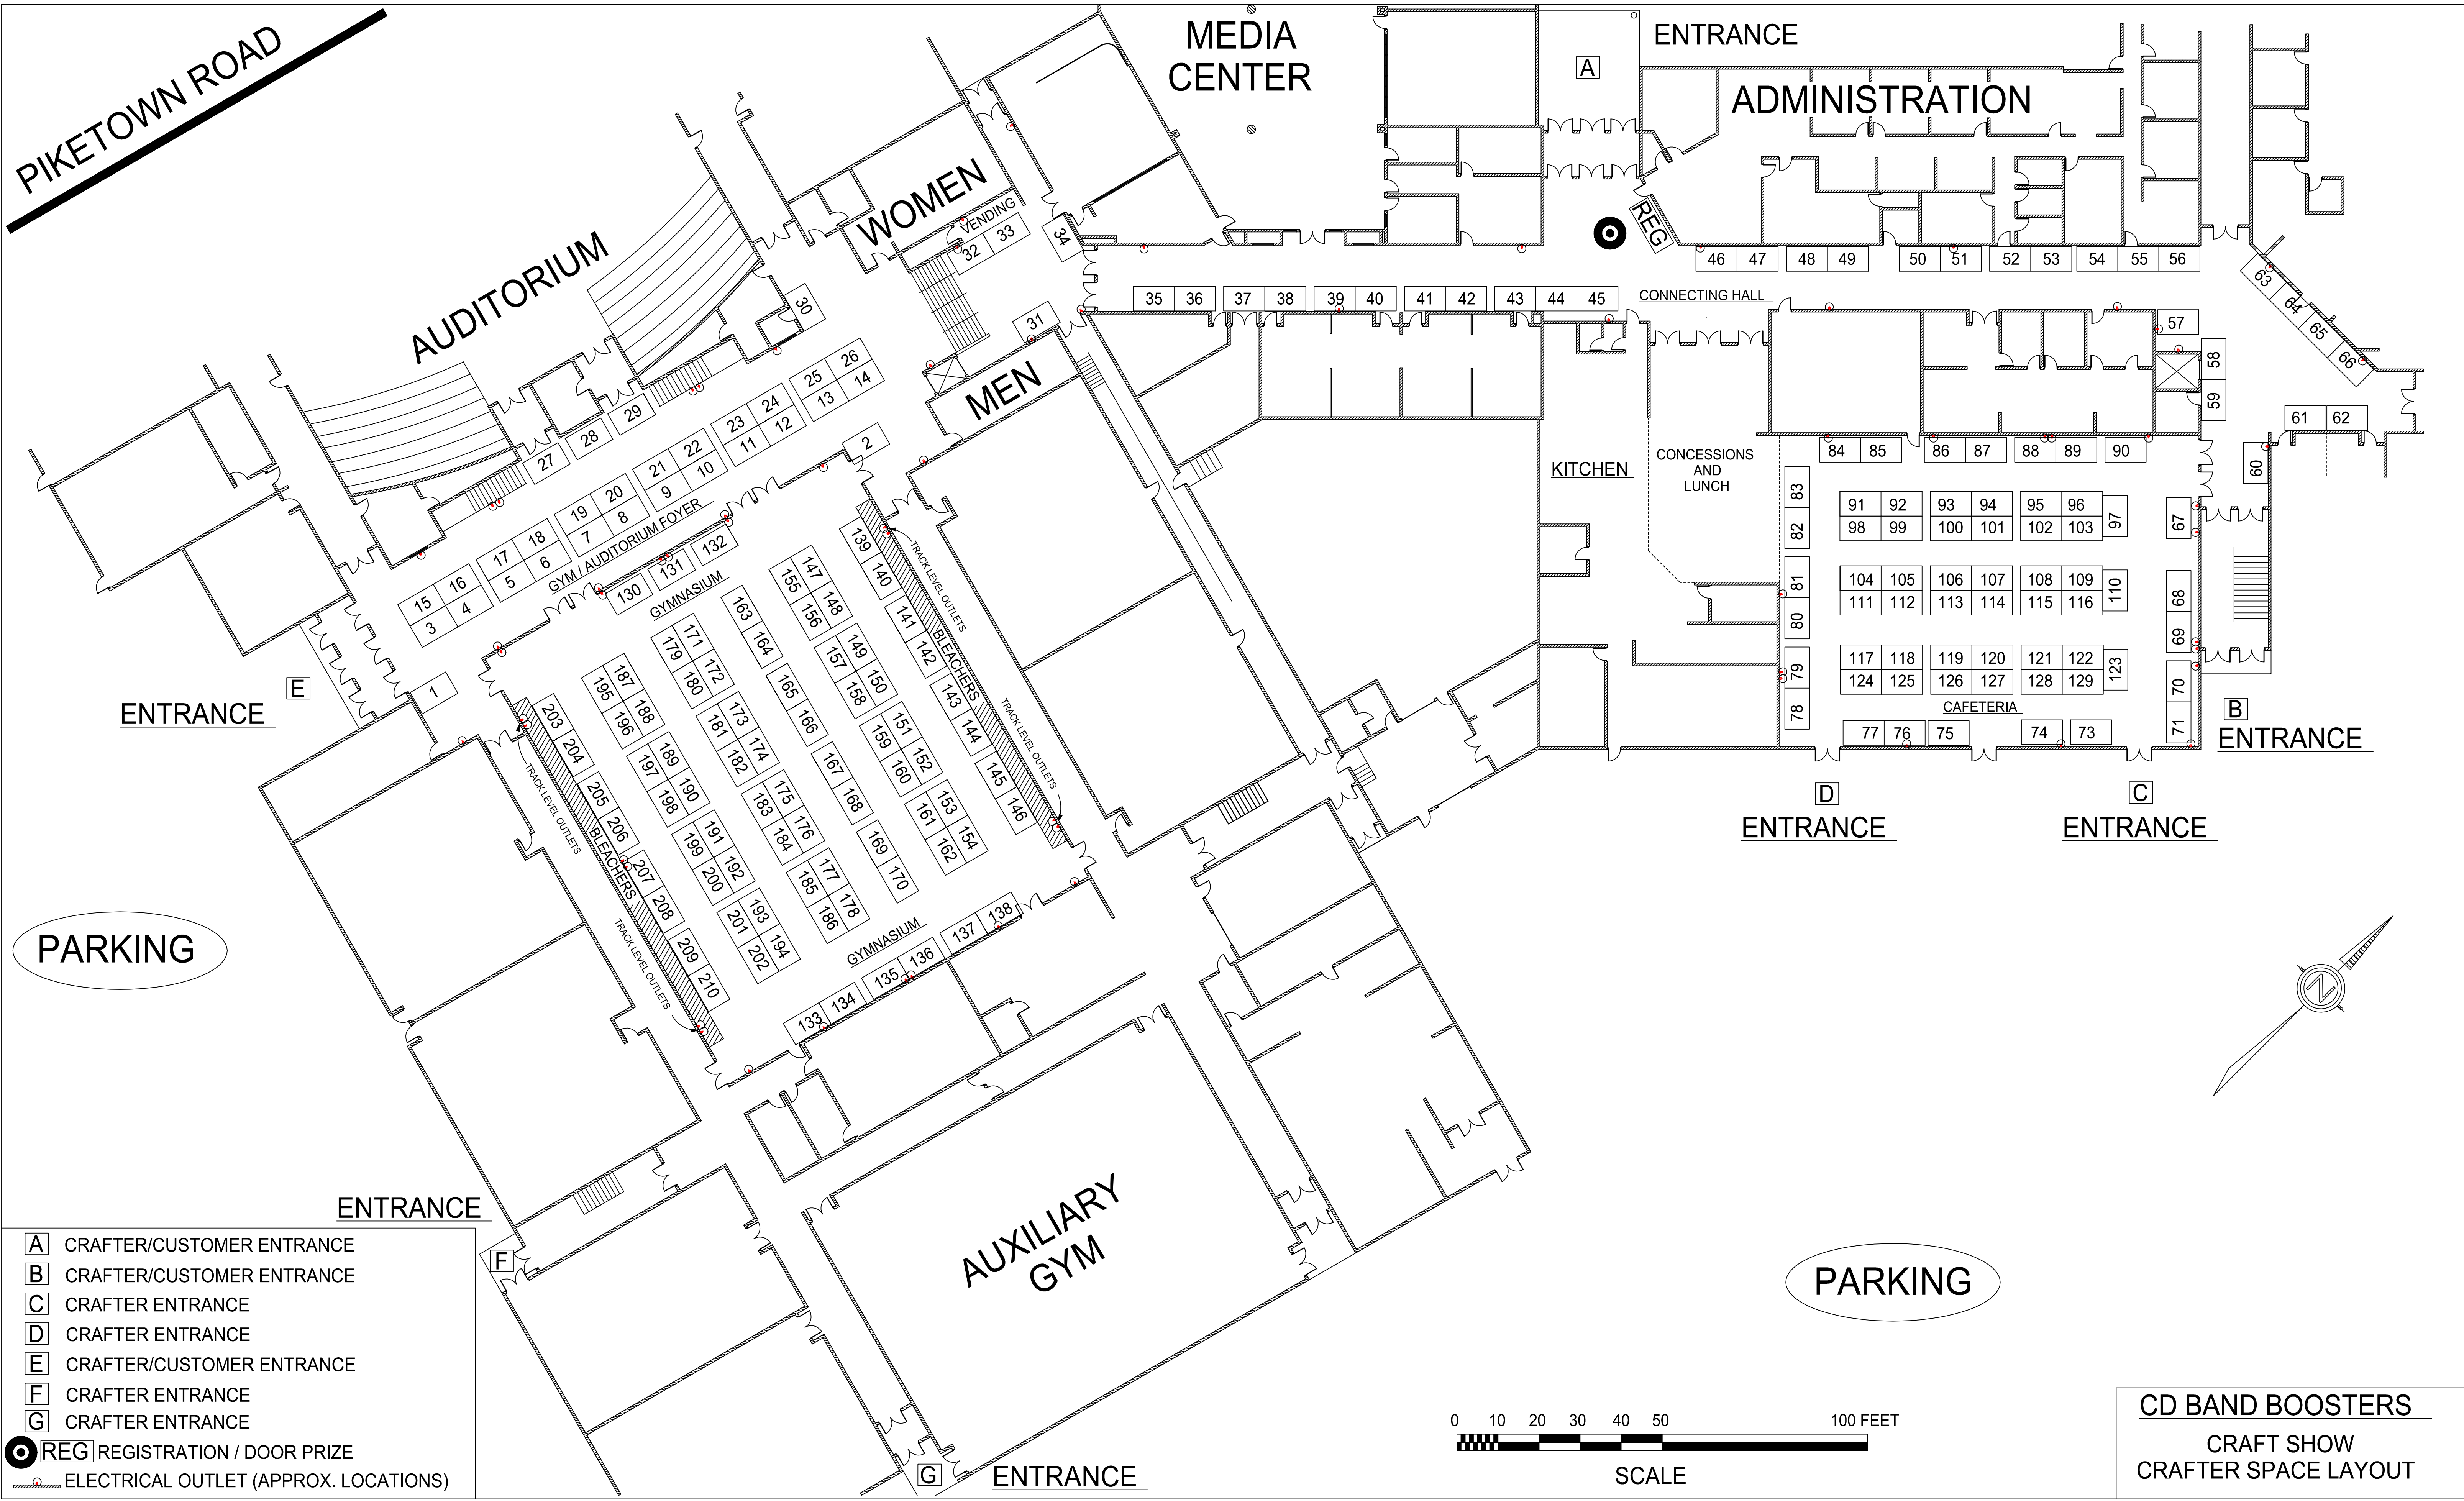

PIKETOWN ROAD

PARKING

PARKING

- A CRAFTER/CUSTOMER ENTRANCE
- B CRAFTER/CUSTOMER ENTRANCE
- C CRAFTER ENTRANCE
- D CRAFTER ENTRANCE
- E CRAFTER/CUSTOMER ENTRANCE
- F CRAFTER ENTRANCE
- G CRAFTER ENTRANCE
- REG REGISTRATION / DOOR PRIZE
- ELECTRICAL OUTLET (APPROX. LOCATIONS)

CD BAND BOOSTERS  
CRAFT SHOW  
CRAFTERS SPACE LAYOUT